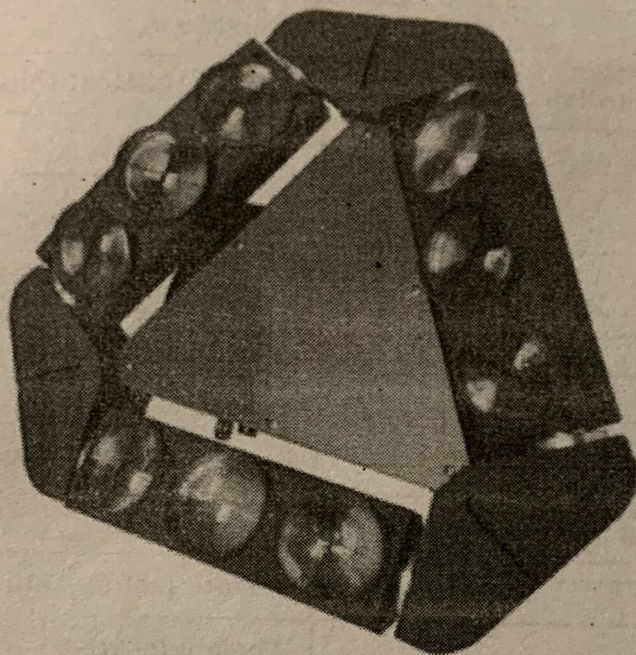

MiNi 3*3 LED Spider Light

Pls read it carefully before use it

Importer name: FISHING KING, SLU

Importer address: PIEDRABUENA, 4, 4B, MADRID, MADRID, 28026 Spain

Manufacturer name: Shenzhen TOMTOP Technology Co., Ltd.

Manufacturer address: G-4 Zone 5/F, No.1 Exchange Square, Huanan City, Pinghu Town, Longgang District, Shenzhen, Guangdong, China

Menu Functions:

Address	A001---A512	Addressing code
Chnd	12CH, 19CH	Channel option
Mode	SOUND AUTO	Effect options
SLnd	MASTER, SLAVE	Master/Slave option
Blac	YES, NO	Standby Mode
Soud	ON, OFF	Sound Switch
Soen	Sound sensitivity control	0 OFF, 100Most sensitive
Pan	YES, NO	Level reverse
Tilt1	YES, NO	Vertical reverse
Tilt2	YES, NO	Vertical reverse
Tilt3	YES, NO	Vertical reverse
DISP	YES, NO	
LED	ON, OFF	Background Light Switch
Test	Auto testing	
Defaults	YES, NO	Restore factory setting
Rest	YES, NO	Whole light reset