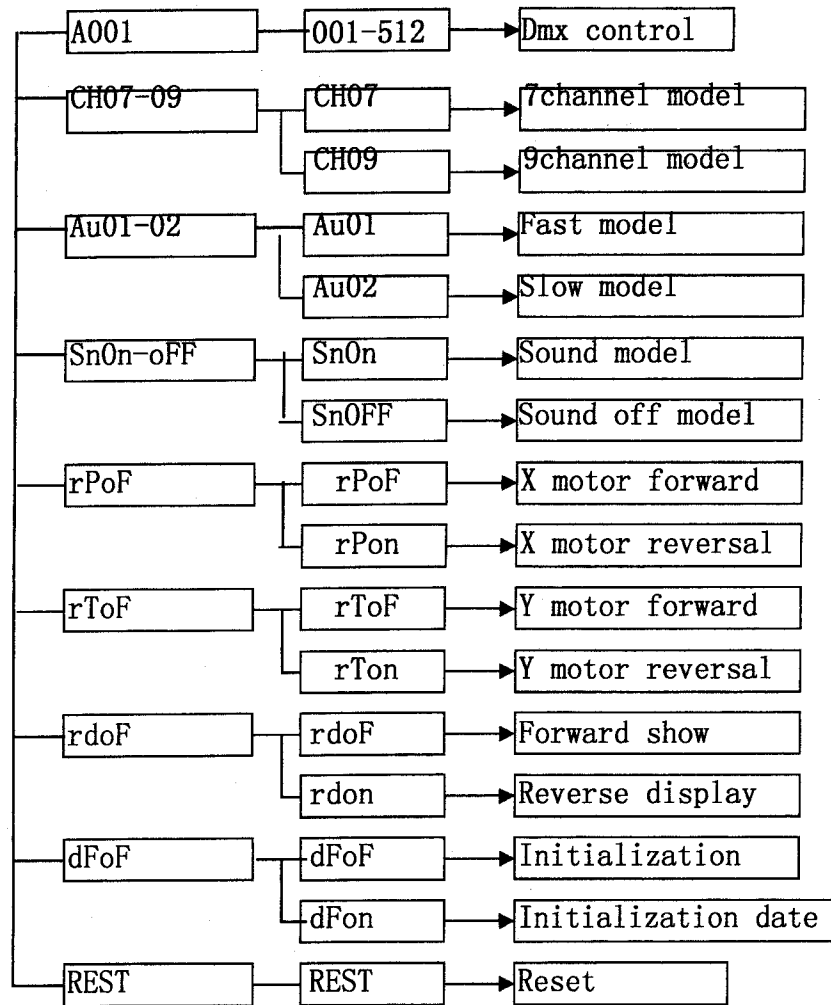

Operate Function :

DMX 512 Function:

13 Channel mode

Channel	Value	Function
1	0-255	Level
2	0-255	Level of fine-tuning
3	0-255	Vertical
4	0-255	Vertical of fine-tuning
5	0-255	Speed
6	0-255	Dimming
7	0-255	Strobe
8	0-255	Red dimming
9	0-255	Green dimming
10	0-255	Blue dimming
11	0-255	White dimming
12	0-255	Self-propelled
13	150-250	Reset

11 Channel Mode

Channel	Value	Function
1	0-255	Level
2	0-255	Level of fine-tuning
3	0-255	Vertical
4	0-255	Vertical of fine-tuning
5	0-255	Speed
6	0-255	Dimming
7	0-255	Strobe
8	0-255	Red dimming
9	0-255	Green dimming
10	0-255	Blue dimming
11	0-255	White dimming

LED Stage Lighting Operating Manual

UFO MOVING HEAD LIGHT

◆ RGBW 4IN1

Please Read Over This Manual before Operating the Light Fixture