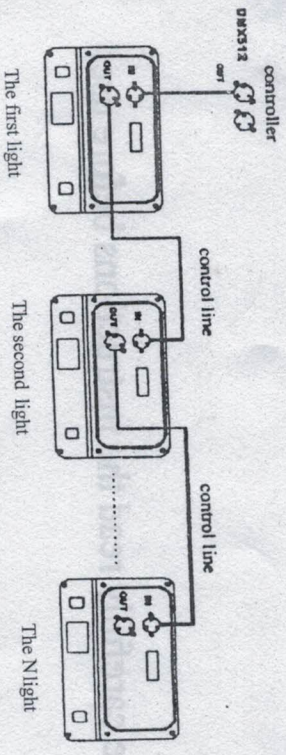

This product will be combined with energy efficient LED and compact appearance of PAR lamps to constitute a new lamps
 It's the most important product of the " green stage lighting "
 Feature: Energy saving, R/G/B, Trichromatic color mixing adjustable 1.677,216 kinds of colors. Widely used in the stage, KTV , bars , nightclubs and other entertainment .

I specification

1. Weight : 0.6kg
2. Dimensions : 14cm×13cm×16.5cm
3. Voltage : AC90~240V/50~60Hz
4. Power : 25W
5. Light source : 86 lights(44 red,21 green,21 blue) Φ 5
6. Electronic dimming from 0-100%
7. Control mode options: DMX, voice-activated , the host slave synchronization

II. Operation

1.Console mode or main mode connectio

Use signal line from the first part output connecte to the second part input , then from the second part output connecte to the third part input, until all the lights are connected together . Connected as shown below :

2.DIP manu:

ON	OFF	Function
1,2,3	4,5,6,7,8,9,10	Red brightness
4,5,6	1,2,3,7,8,9,10	Green brightness
7,8	1,2,3,4,5,6,9,10	Blue brightness
9	1,2,3,4,5,6,7,8,10	Auto run
1,9	2,3,4,5,6,7,8,10	Flash 1 (4,5,6,7,8) Adjust the speed from fast to slow
2,9	1,3,4,5,6,7,8,10	Flash 2 (4,5,6,7,8) Adjust the speed from fast to slow
1,2,3,9	4,5,6,7,8,10	Red green blue auto
0	1,2,3,4,5,6,7,8,9,10	voice-control
10	1,2,3,4,5,6,7,8,9	Slave
10+	(1~9)	DMX