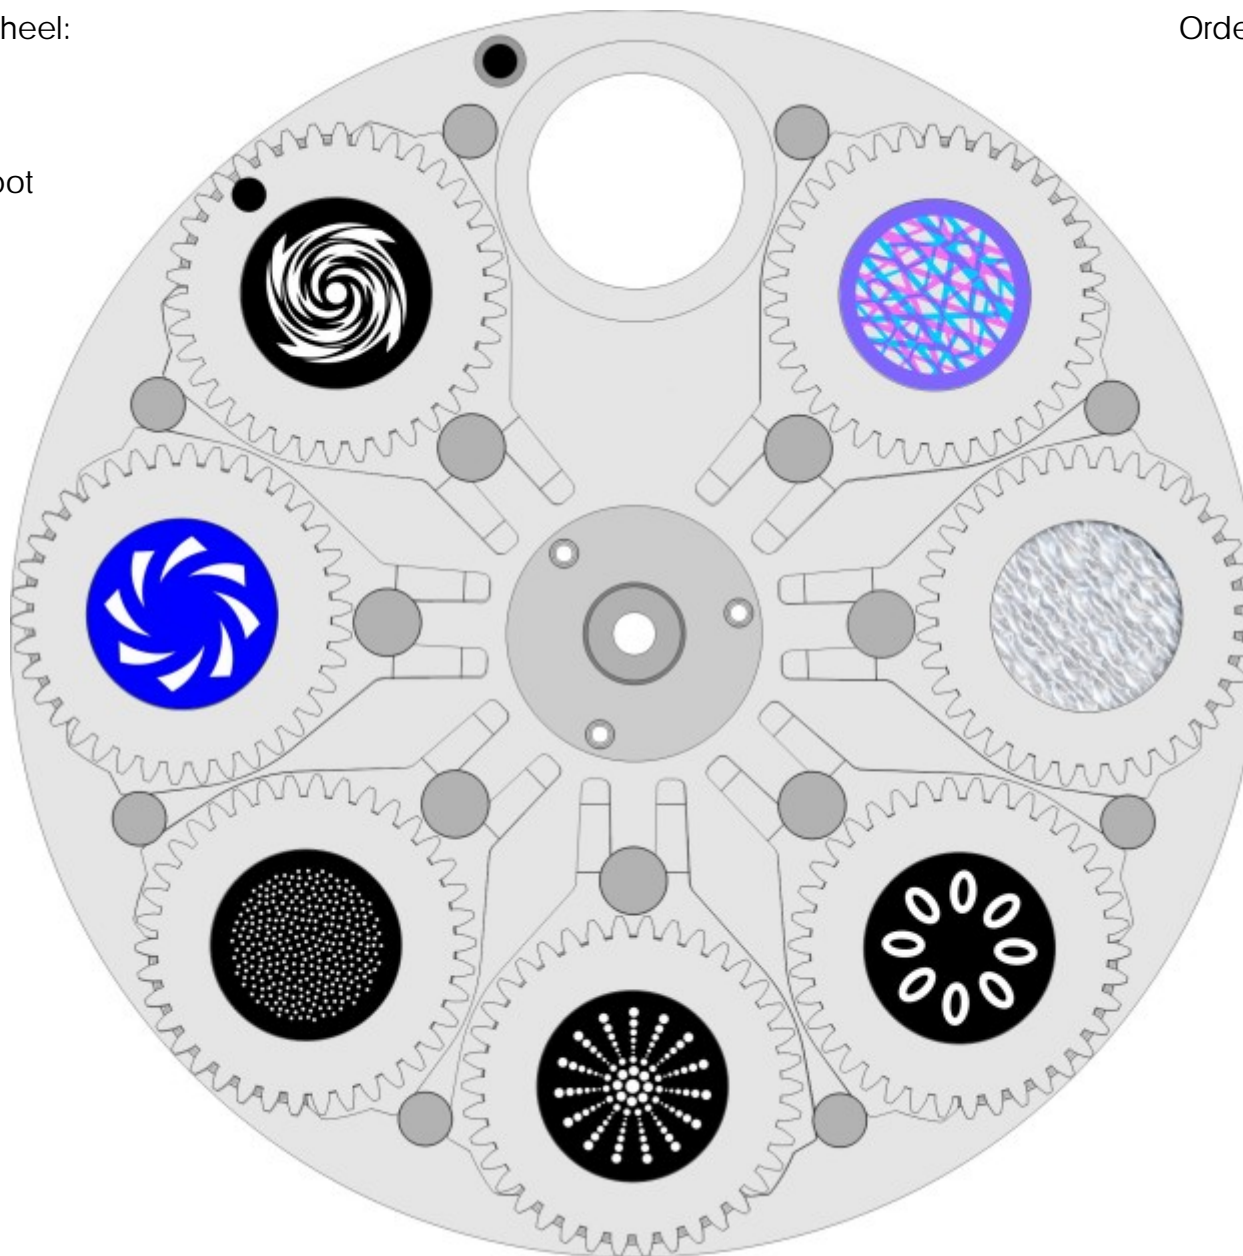

Ordering No. of assembled wheel:

99012618

RG 7+1 Robin 300 Plasma Spot

Ordering No. of clockwise from free:

15030028

15040023

15020190

15020191