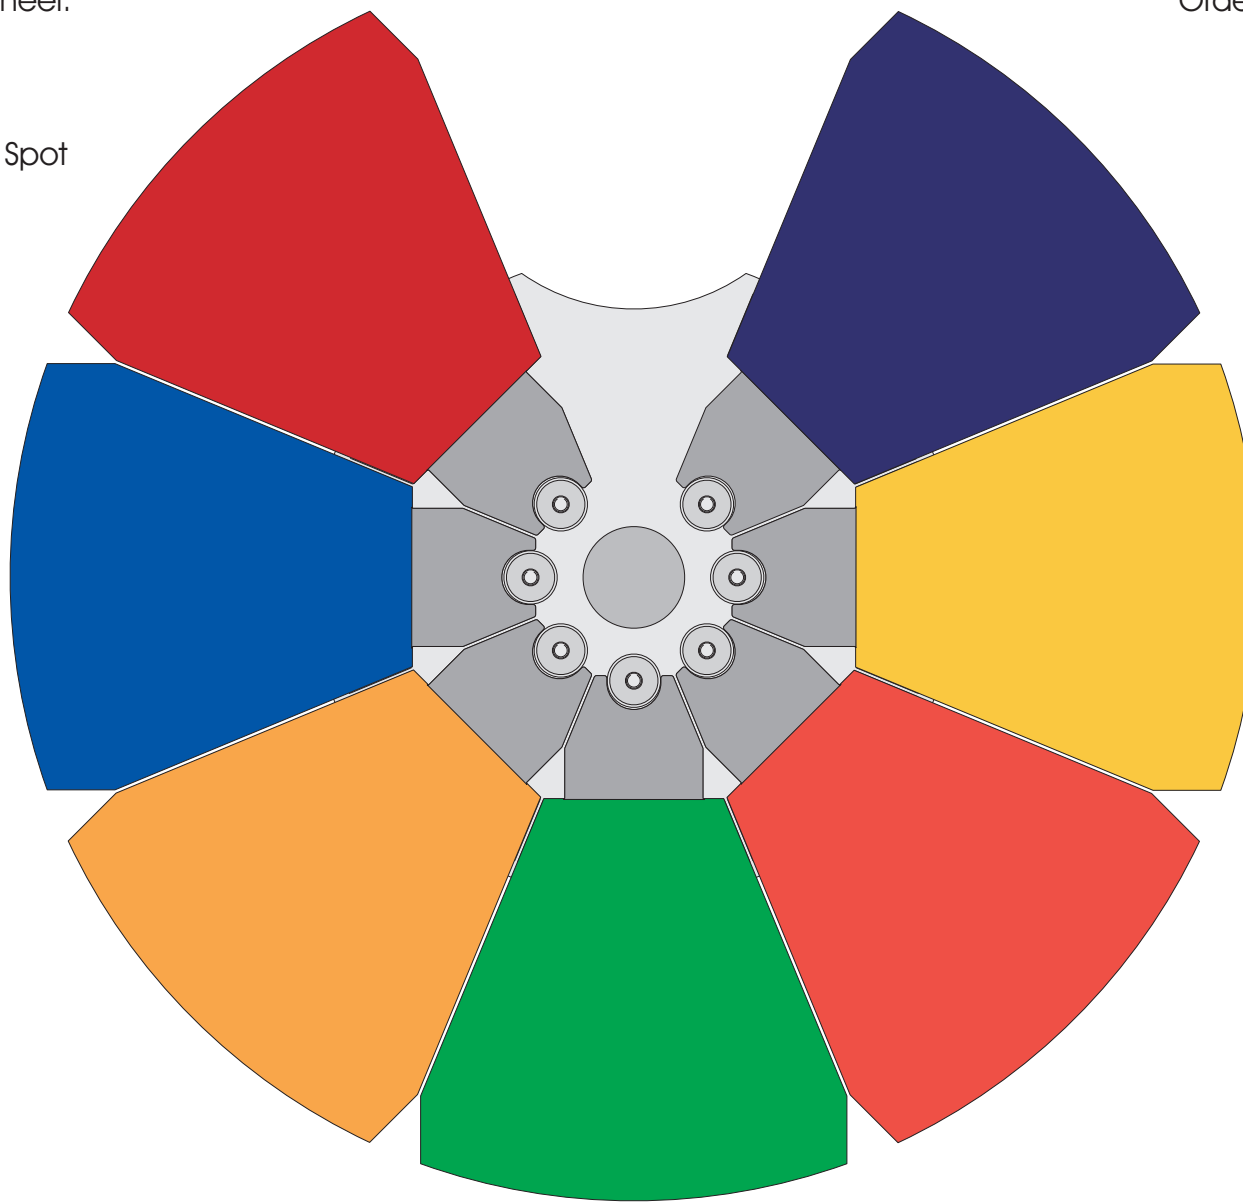

Ordering No. of assembled wheel:

99012562

Color 7+1 Robin 300 Plasma Spot

Ordering No. of clockwise from free:

99011885

99011886

99011887

99011883